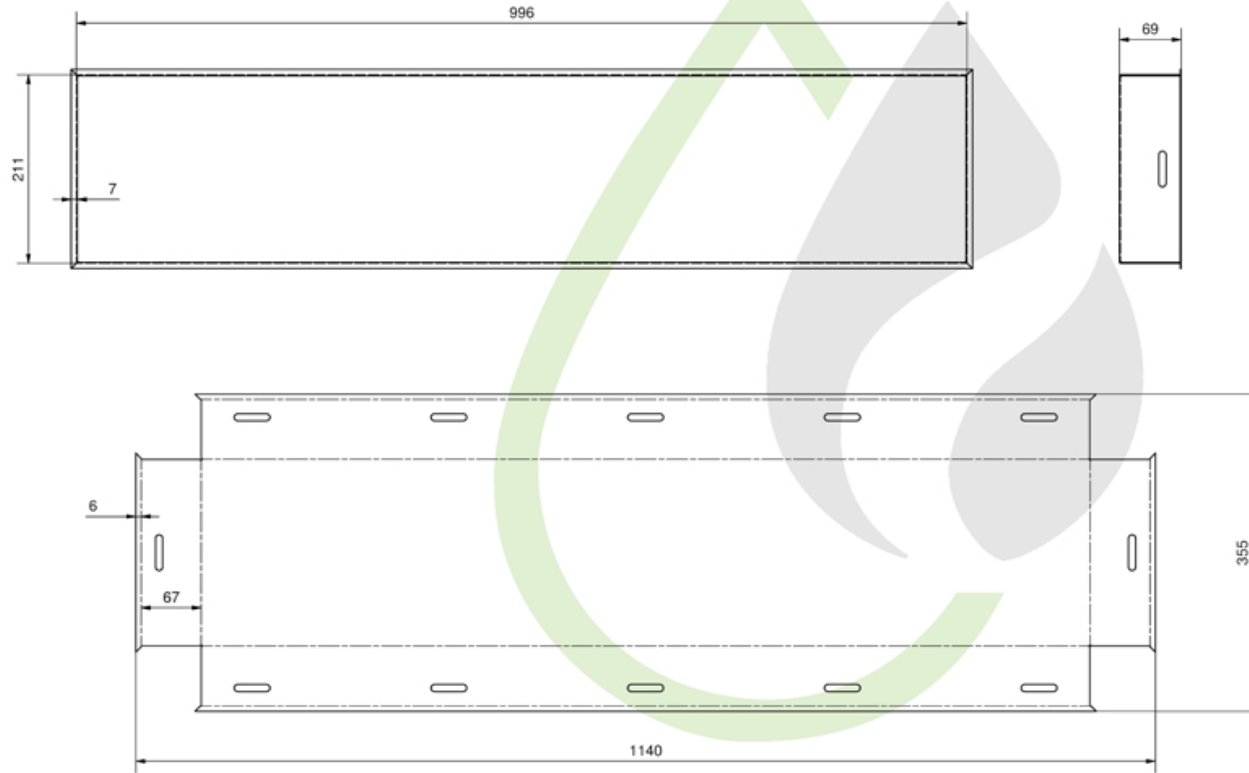

Insert box for burner 100 cm - Technical drawing

Measures are in mm

Product Dimensions

L 996 x H 69 x D 211mm

L 39" x H 2¾" x D 8"

Weight Burner

5 kg / 11 lbs

for burner 100 cm-39"